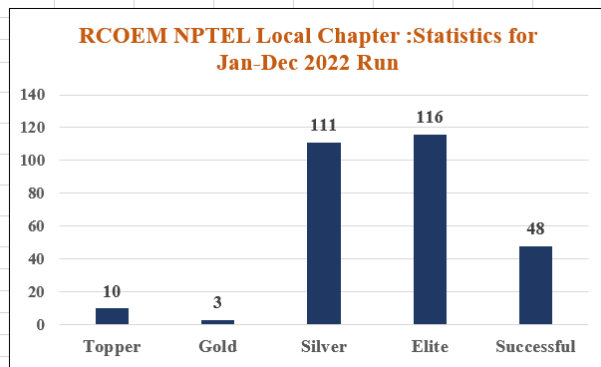

NPTEL Jan- Dec 2022 Run

Details	Faculty	Student	Total
Topper	4	6	10
Gold	-	3	3
Silver	20	91	111
Elite	24	92	116
Successful	12	36	48