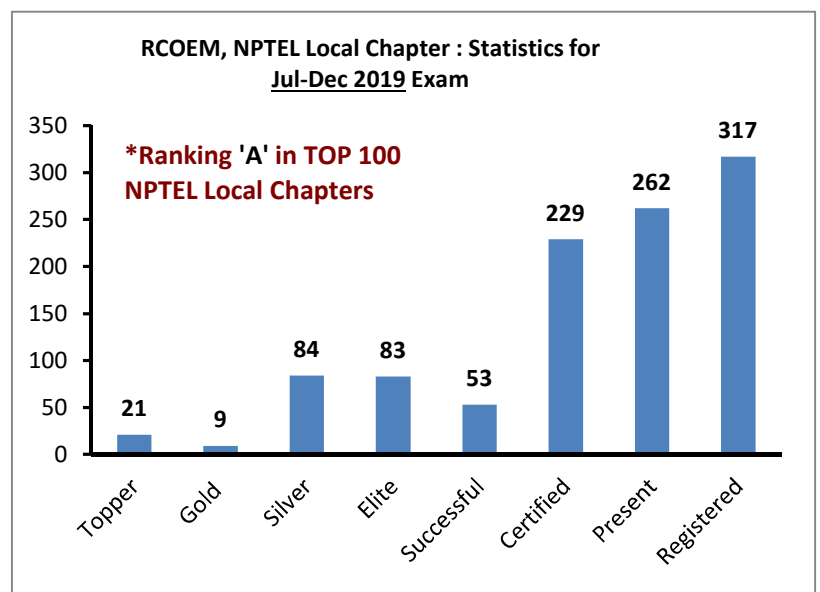

NPTEL Jul-Dec 2019 Details

Enrollments : 3505

Details	Faculty	Students	Total
Topper	7	14	21
Gold	2	7	9
Silver	29	55	84
Elite	17	66	83
Successful	13	40	53
Certified	61	168	229
Present	64	198	262
Registered	70	247	317
FDP Certs	51