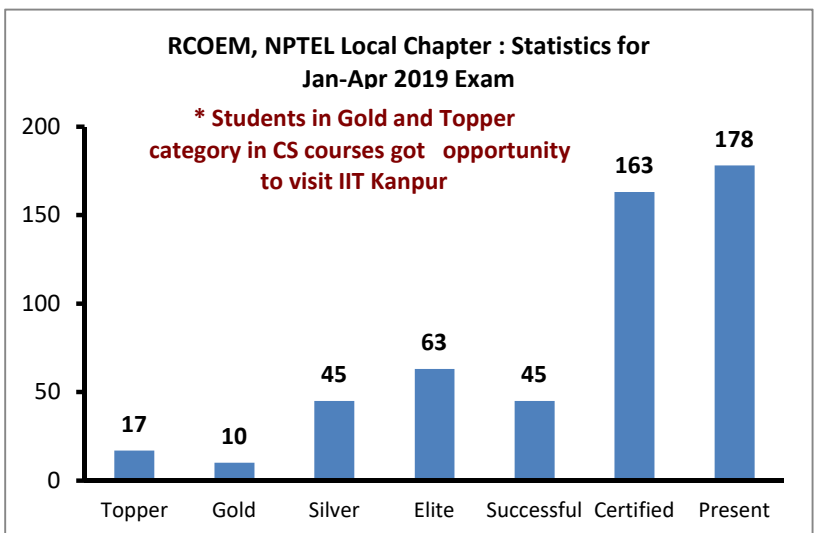

NPTEL Jan-Apr 2019 Details

Enrollments : 2615

Details	Faculty	Students	Total
Topper	10	7	17
Gold	5	5	10
Silver	12	33	45
Elite	17	46	63
Successful	8	37	45
Certified	42	121	163
Present	44	134	178
FDP Certs	39