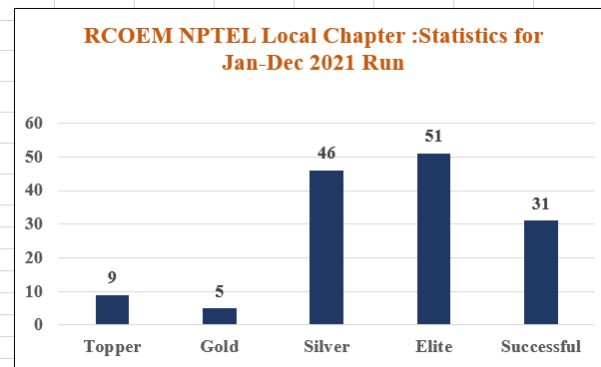

NPTEL Jan- Dec 2021 Run

Details	Faculty	Student	Total
Topper	4	5	9
Gold	-	5	5
Silver	25	21	46
Elite	21	30	51
Successful	6	25	31