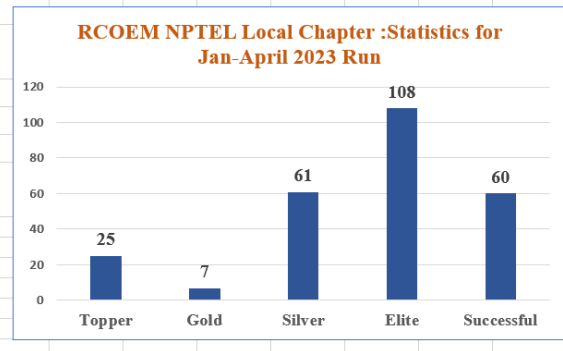

Shri Ramdeobaba College of Engineering and Management, Nagpur
SWAYAM - NPTEL Local Chapter (Id No. 1981)
Statistics for NPTEL Exam Run Jan-April 2023; Jan-Dec 2022; Jan-Dec 2021

NPTEL Jan- April 2023 Run

Details	Faculty	Student	Total
Topper	11	14	25
Gold	5	2	7
Silver	28	33	61
Elite	52	56	108
Successful	10	50	60