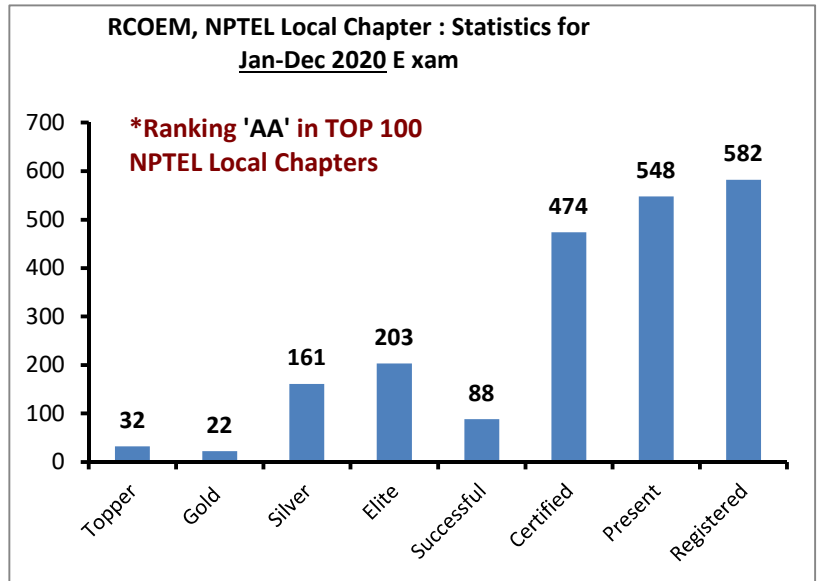

**Statistics for 4 NPTEL Exam Run Jan-Dec 2020; Jul-Dec 2019; Jan-Apr 2019 & Jul-Dec 2018**

**NPTEL Jan-Dec 2020 Details**

Enrollments : 6702

Details	Faculty	Students	Total
Topper	5	27	32
Gold	6	16	22
Silver	14	147	161
Elite	11	192	203
Successful	9	79	88
Certified	40	434	474
Present	43	505	548
Registered	54	528	582
<b>FDP Certs</b>	<b>37</b>		